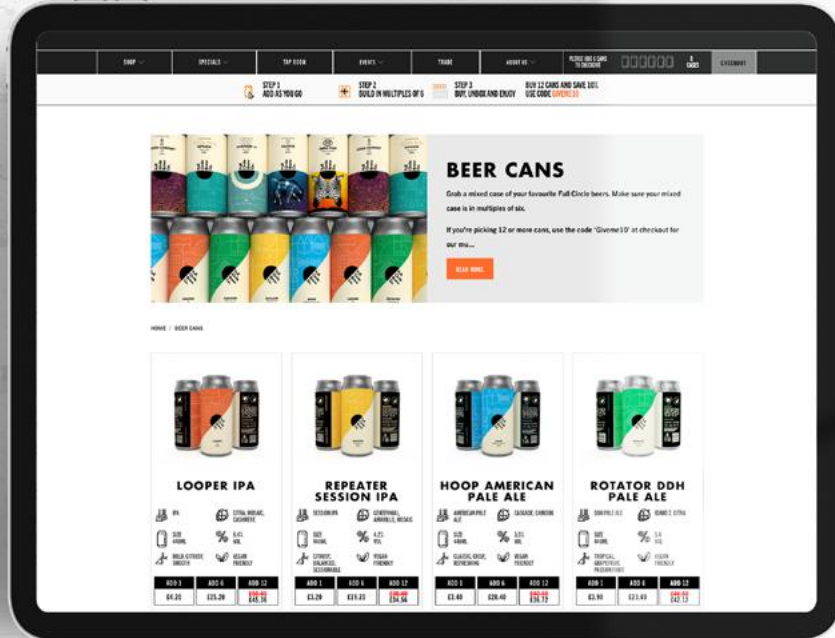

Webshop Discounts

FEATURED WEBSHOP

Craft beer direct to your fridge

Full Circle Brew Co. 10% Discount Code: TWIFCBC

Craft Brewery & Taproom

<https://www.fullcirclebrew.co.uk/collections/all-beer>

Free national delivery over £50