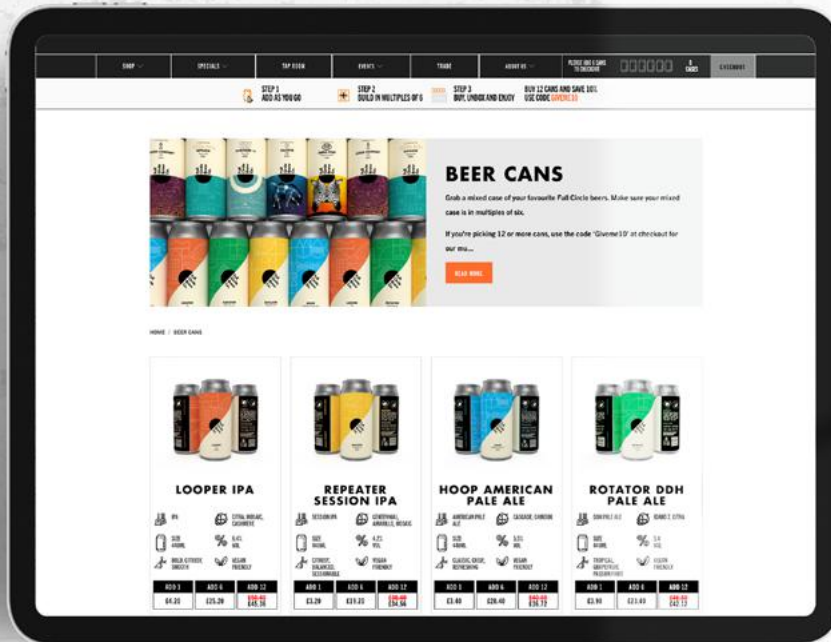

Webshop Directory

FEATURED WEBSHOP

Craft beer direct to your fridge

Full Circle Brew Co.

Craft Brewery & Taproom

<https://shop.fullcirclebrew.co.uk/collections/beer>

Free local delivery over £30. Free national delivery over £50

FEATURED WEBSHOP

360° Brewing Co.

We love making beer for people who enjoy it.

www.360degreebrewing.com

Free delivery over £35

71 Brewing Co.

Engineers of Beers – Modern beer brewed in Dundee

<https://www.71brewing.com/browse>

Free shipping on orders over £40