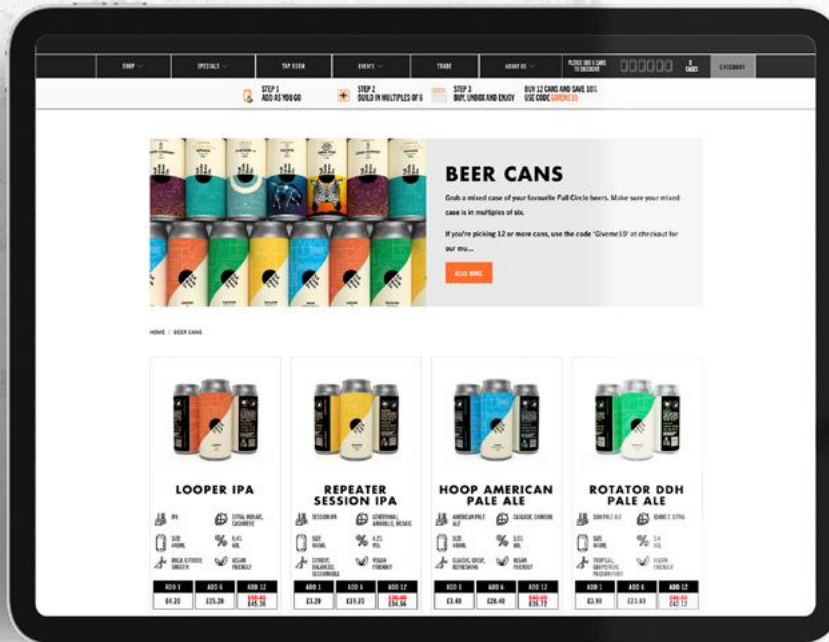

Webshop Directory

FEATURED WEBSHOP

Craft beer direct to your fridge

Full Circle Brew Co.

Craft Brewery & Taproom

<https://www.fullcirclebrew.co.uk/collections/all-beer>

Free local delivery over £30. Free national delivery over £50

FEATURED WEBSHOP

360° Brewing Co.

We love making beer for people who enjoy it.

www.360degreebrewing.com

Free delivery over £35

71 Brewing Co.

Engineers of Beers – Modern beer brewed in Dundee

<https://www.71brewing.com/browse>

Free shipping on orders over £40